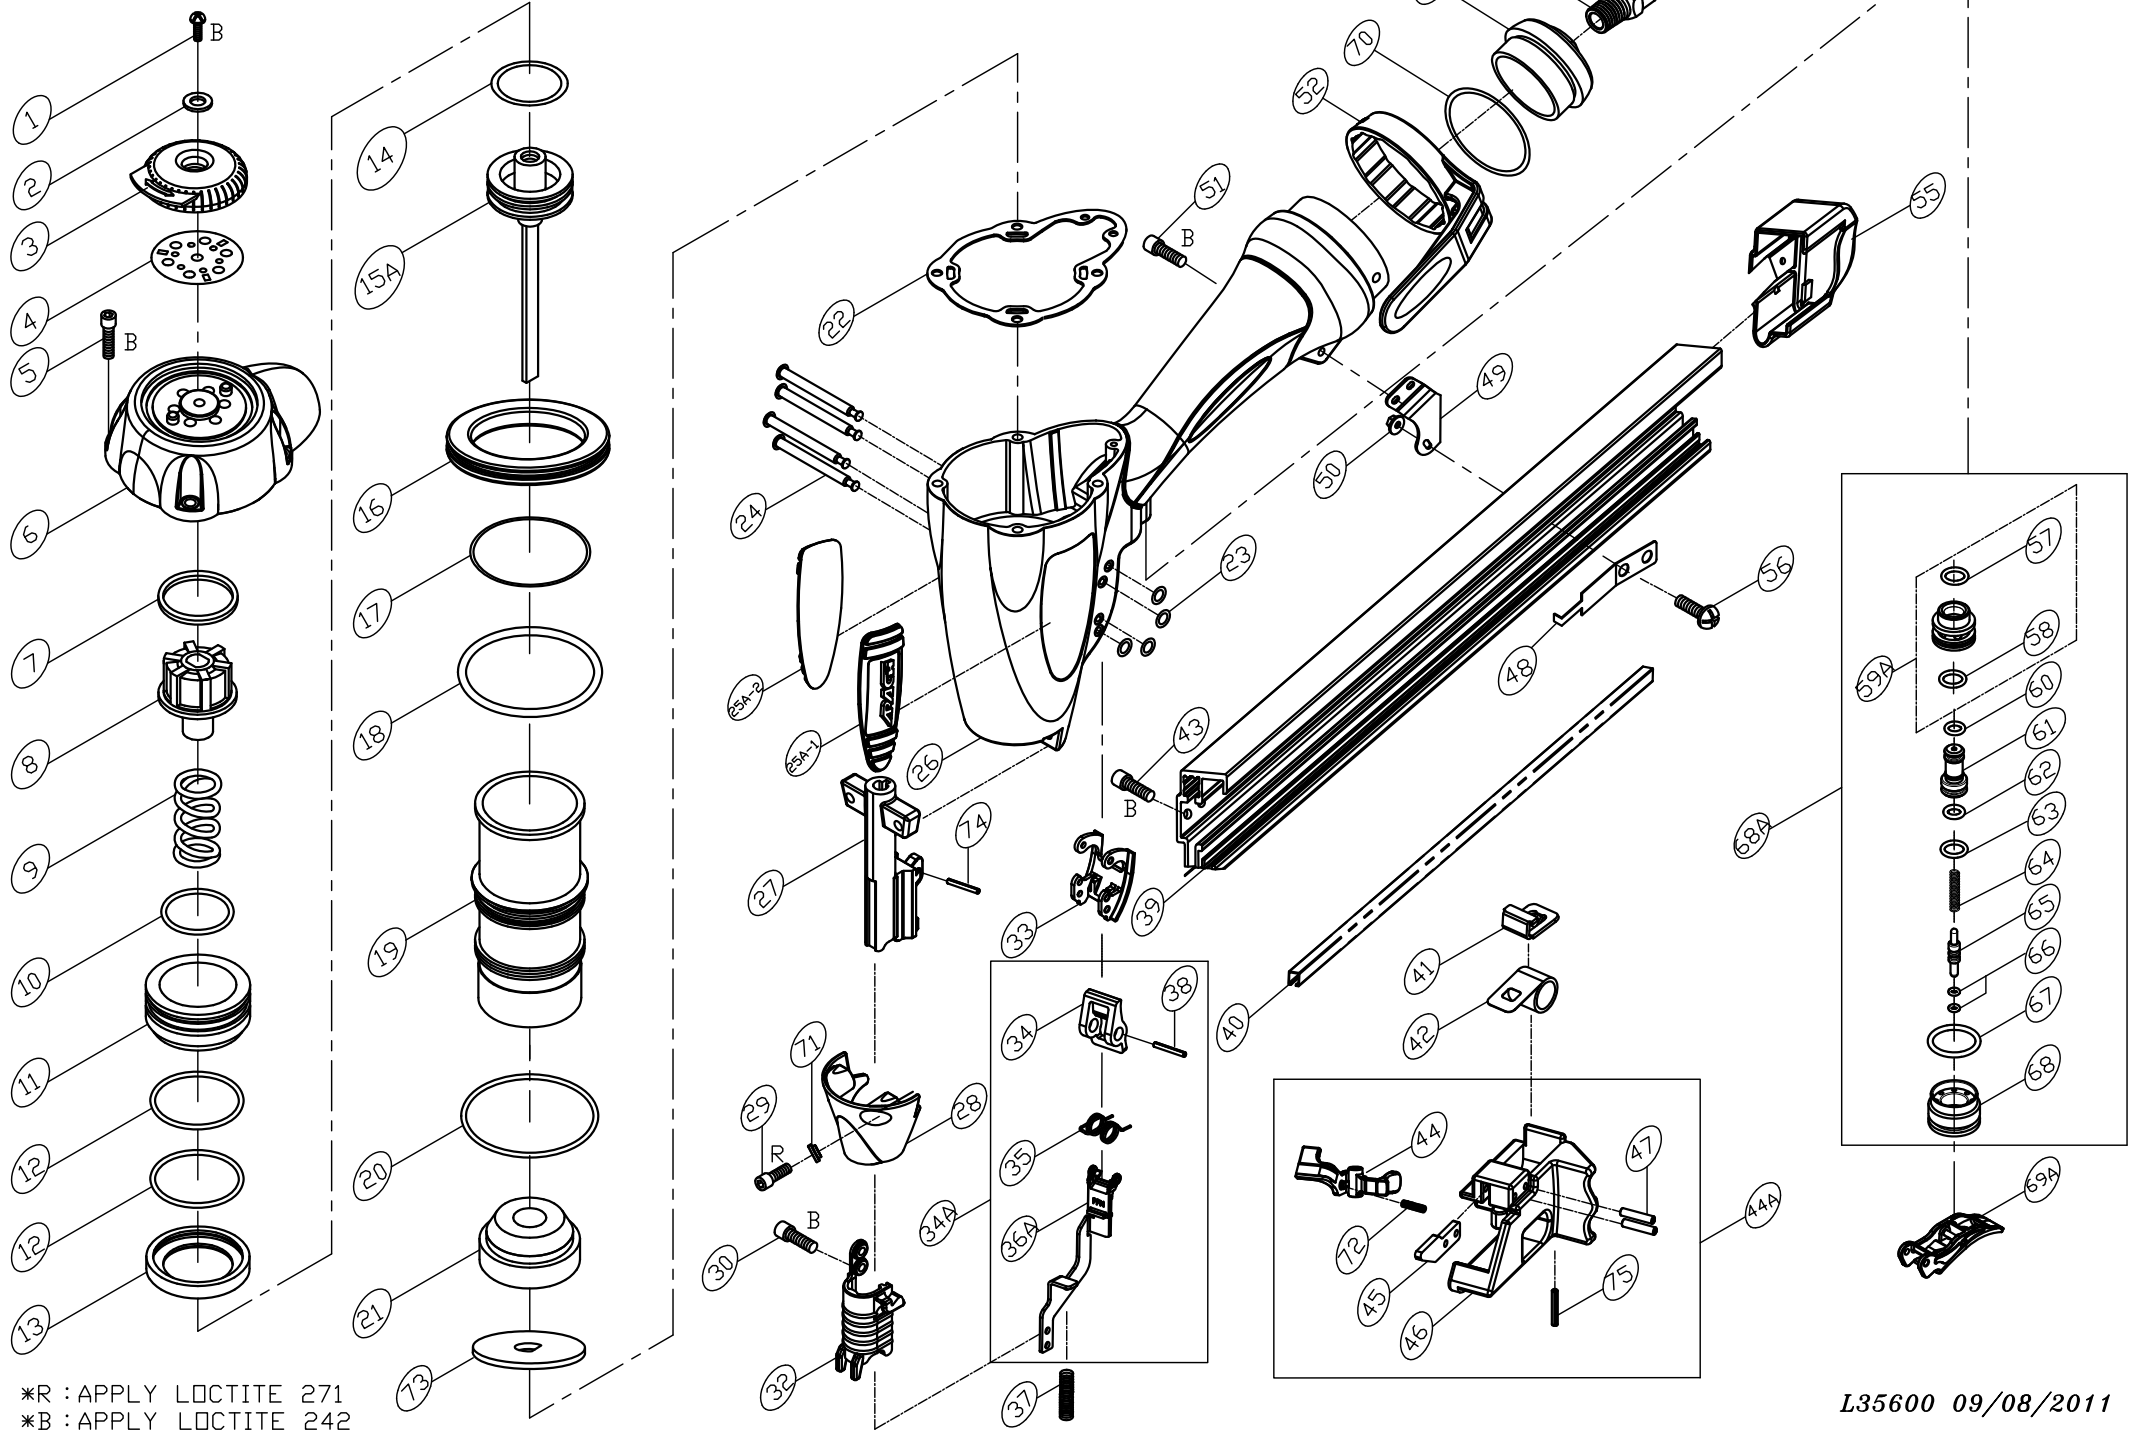

MODEL:AMC-38

*R : APPLY LOCTITE 271
 *B : APPLY LOCTITE 242

PARTS LIST (AMC-38)

*WHEN ORDERING SPARE PARTS, PLEASE STATE ITEM No, PART NO. AND DESCRIPTION.

ITEM	PART NO	DESCRIPTION	QTY	ITEM	PART NO	DESCRIPTION	QTY	ITEM	PART NO	DESCRIPTION	QTY
01	US06100B-16	UM.HD.BOLT	1	34A	35602501A	SAFETY LEVER ASSEMBLY	1	67	OR19824N	O RING**	1
02	FW060130B-10	FLAT WASHER	1	35	35602201	TOR. SPRING	1	68	15104401	PLUNGER CAP	1
03	15100201	EXHAUST COVER	1	36A	35601501A	UPPER SAFETY ASSEMBLY	1	68A	15104401A	SWITCH ASSEMBLY	1
04	15100301	SPRING PLATE	1	37	32802601	SPRING	1	69A	35600701A	TRIGGER ASSEMBLY	1
05	HS05080BW-20	HEX.SOC.HD.BOLT+SW	4	38	RP3020S	ROLLED PIN	1	70	OR52030N	O RING**	1
06	35600201	CAP	1	39	35602101	MAGAZINE	1	71	35602001	MAGAZINE BLOCK	2
07	13600801	SPACER	1	40	35601901	NAIL GUIDE LINER	1	72	35603001	SPRING	1
08	13600901	PISTON STOPPER**	1	41	35601701	BOARD FOR HOOKING	1	73	35603501	WASHER	1
09	13601001	SPRING**	1	42	35603701	SPRING	1	74	RP3012S	ROLLED PIN	1
10	OR33720N	O RING**	1	43	HS05080BW-08	HEX.SOC.HD.BOLT+SW	2	75	RP2020S	ROLLED PIN	1
11	13601201	PISTON HEAD VALVE	1	44	35600601	PUSHER	1				
12	OR46520N	O RING**	2	44A	35601001A	PUSHER ASSEMBLY	1				
13	13601401	SEAL	1	45	35601801	PUSHER RETAINER	1				
14	OR33037N	O RING**	1	46	35601001	FEED PAWL	1				
15A	35603201A	PISTON ASSEMBLY**	1	47	RP2016S	ROLLED PIN	2				
16	13601801	CYLINDER SPACER	1	48	15508601	STOPPER	1				
17	OR53726N	O RING**	1	49	35601601	BRACET	1				
18	OR43026N	O RING**	2	50	LN0500NB	LOCK NUT	2				
19	15502101	CYLINDER	1	51	HS05080B-14	HEX.SOC.HD.BOLT	2				
20	OR43735N	O RING**	1	52	35601101	BELT HOOK	1				
21	13602201	BUMPER**	1	53	35600301	END COVER	1				
22	35602701	GASKET	1	54	12106410	AIR PLUG, SWIVEL (MILTON	1				
23	OR01919N	O RING**	4	55	35600901	TAIL COVER	1				
24	16102902	STEPPED PIN	4	56	US05080B-14	UM.HD.BOLT	2				
25A-1	35601402	PLASTIC LABEL	1	57	OR14018N	O-RING	1				
25A-2	35601401	PLASTIC LABEL	1	58	OR17515N	O RING**	1				
26	35600101	BODY	1	59A	15103701A	VALVE ASM.	1				
27	35600401	NOSE	1	60	OR05819N	O RING**	1				
28	35601201	GUARD	1	61	15104101	VALVE PLUNGER	1				
29	HS05080B-25	HEX.SOC.HD.BOLT**	2	62	OR06020N	O RING**	1				
30	HS04070BW-06	HEX.SOC.HD.BOLT+SW	2	63	OR08819N	O RING**	1				
32	35600501	SAFETY	1	64	15108301	SPRING	1				
33	35602801	RUBBER PAD	1	65	15104201	PLUNGER	1				
34	35602501	SAFETY LEVER	1	66	OR02515V	O RING**	2				