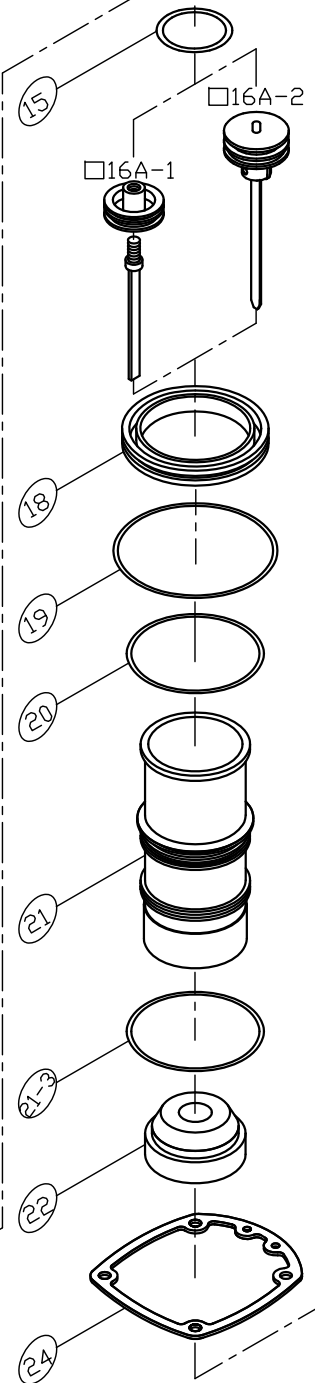

MODEL : LT-1664A

*R : APPLY LOCTITE 271
 *B : APPLY LOCTITE 242

PARTS LIST (LT-1664A)

*WHEN ORDERING SPARE PARTS, PLEASE STATE ITEM No, PART NO. AND DESCRIPTION.

ITEM	PART NO	DESCRIPTION	QTY	ITEM	PART NO	DESCRIPTION	QTY	ITEM	PART NO	DESCRIPTION	QTY
01	FW060130B-10	FLAT WASHER	1	37A	15103701A	VALVE ASM.	1	74	HS05080BW-16	HEX. SOC. HD. BOLT+SW	3
02	15100201	EXHAUST COVER	1	38	OR17515N	O RING**	1	80	HS05080B-12	HEX. SOC. HD. BOLT	2
03	15100301	SPRING PLATE	1	39	OR05819N	O RING**	1	81	OR08819N	O RING**	1
05	HS05080BW-20	HEX. SOC. HD. BOLT+SW	6	40	OR06020N	O RING**	1	82	OR19824N	O RING**	1
06	13600601	CAP	1	41	15104101	VALVE PLUNGER	1	83	15108301	SPRING	1
07	US06100B-16	UM. HD. BOLT	1	42	15104201	PLUNGER	1	84	SS05080B-06	SET SCREW	1
08	13600801	SPACER	1	43	OR02515V	O RING**	2				
09	13600901	PISTON STOPPER**	1	44	15104401	PLUNGER CAP	1				
10	13601001	SPRING**	1	45A	15104501A	TRIGGER ASSEMBLY	1				
11	OR33720N	O RING**	1	47	RP3020S	ROLLED PIN	1				
12	13601201	PISTON HEAD VALVE	1	48A	13104101A	LATCH**	1				
13	OR46520N	O RING**	2	49	BP0422P	BALL PIN	1				
14	13601401	SEAL	1	50	13605001	DRIVER GUIDE COVER	1				
15	OR33735N	O RING**	1	50A	13605001A	DRIVER GUIDE COVER ASM.	1				
16A-1	13601601A	PISTON ASSEMBLY**	1	51	17305101	NOSE	1				
16A-2	13601602A	PISTON ASSEMBLY**	1	52	13805201	MAGAZINE COVER	1				
18	13601801	CYLINDER SPACER	1	53	SS04070B-12	SET SCREW	2				
19	OR53726N	O RING**	1	54	13805401	MAGAZINE	1				
20	OR43026N	O RING**	1	55	US05080B-10	UM. HD. BOLT	2				
21	13602101	CYLINDER	1	56	15105601	TAIL COVER	1				
21-3	OR43735N	O RING**	1	57	13805701	PUSHER	1				
22	13602201	BUMPER**	1	58	15105801	SLIDE BLOCK	2				
24	13602401	GASKET**	1	59	12105401	SPRING**	2				
25	13602501	BODY	1	60	13606001	NAIL GUIDE LINER	1				
26	ER0250R	E RING	2	61	13702501	JOINT GUIDE	1				
27	13602701	GASKET**	1	62	US05080B-06	UM. HD. BOLT	1				
28	12103201	STEPPED PIN	2	66A	12106101A	BRACKET ASSEMBLY	1				
29	14002902	BOTTOM	1	68	HS04070BW-08	HEX. SOC. HD. BOLT+SW	2				
30	HS06100BW-20	HEX. SOC. HD. BOLT+SW	4	69	LN0500N	LOCK NUT	4				
31	13803101	SPRING GUIDE	1	69-1	FW050130B-08	FLAT WASHER	2				
32A	13603201A	GUIDE SAFETY LEVER ASM	1	70	15107001	GASKET	1				
33	12102801	SPRING	1	71	15107101	END CAP	1				
34	13603401	SAFETY LEVER	1	72	12106401	AIR PLUG	1				
36	OR14018N	O-RING	1	73	HS05080B-20	HEX. SOC. HD. BOLT	1				