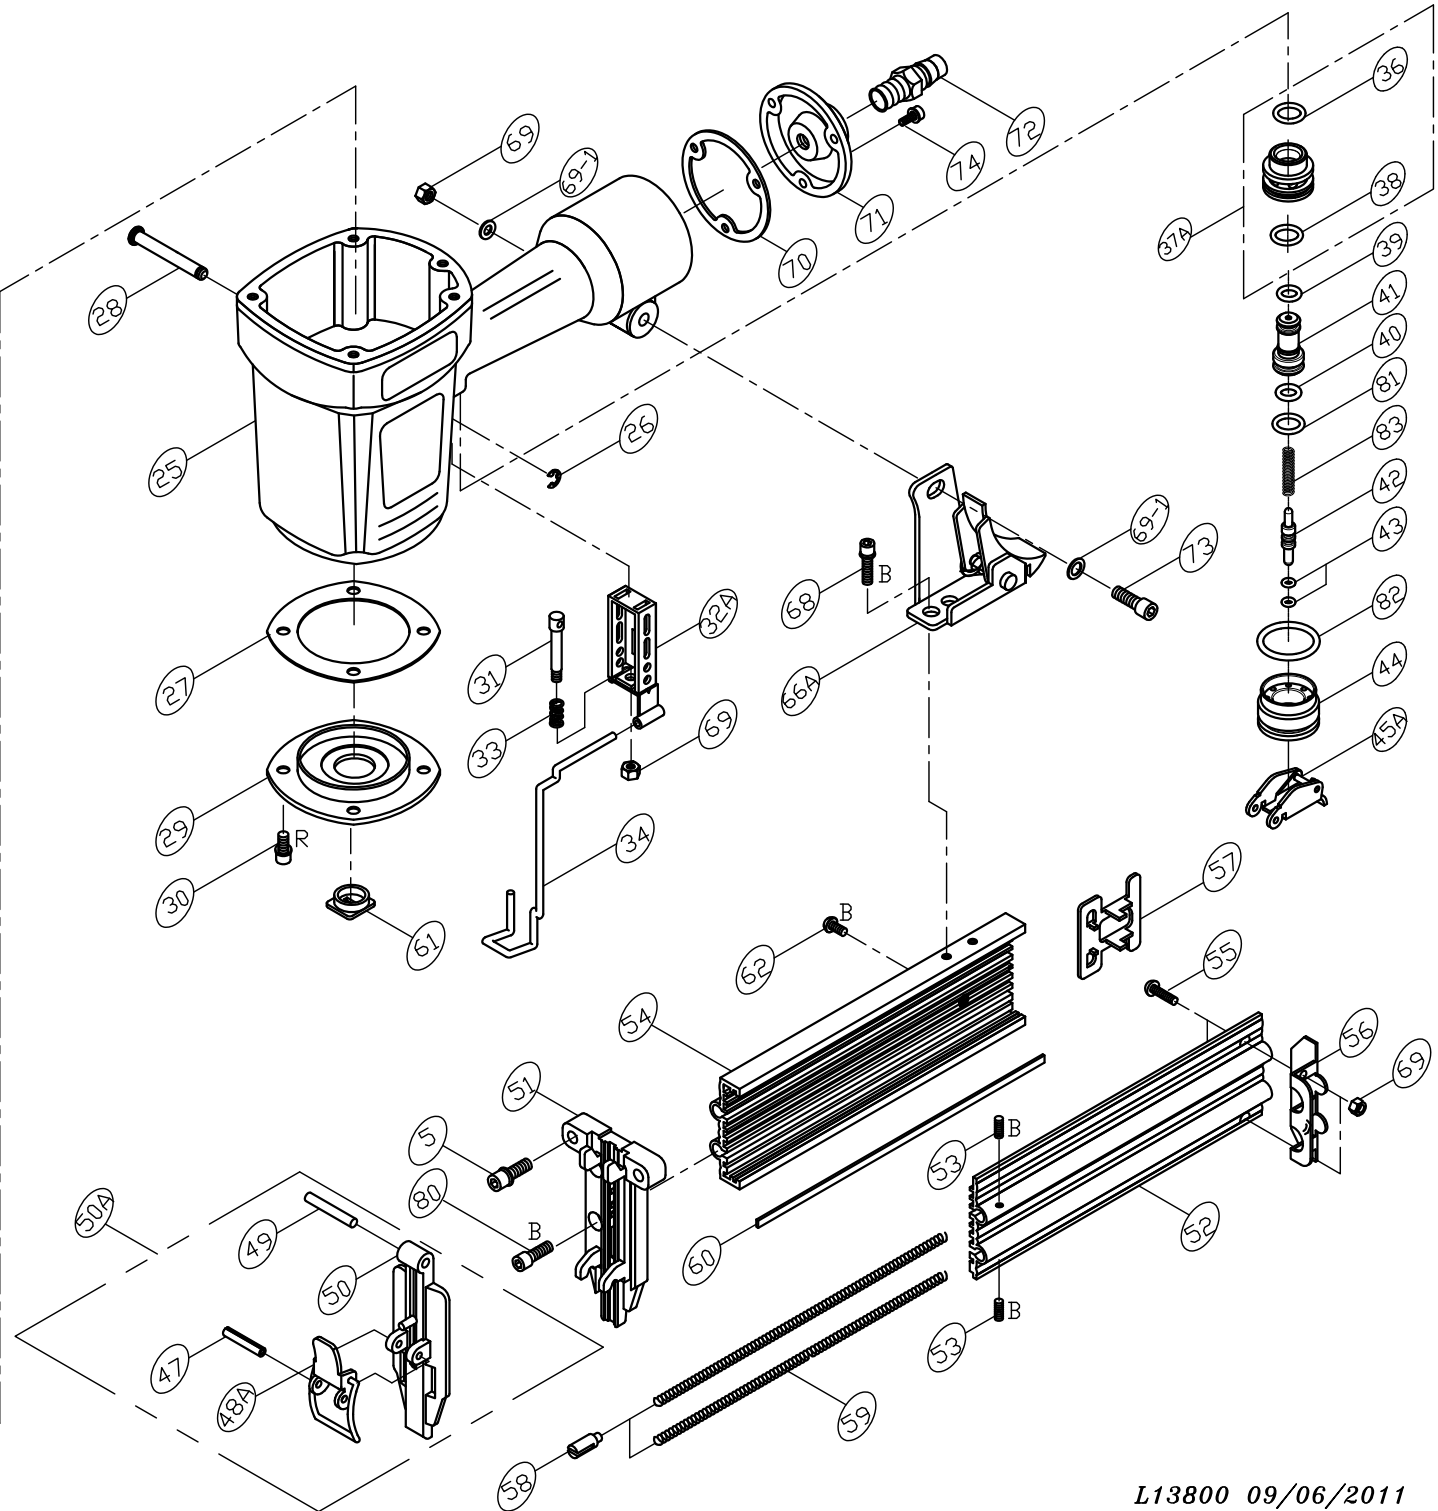

MODEL : LT-1664A

*R : APPLY LOCTITE 271
 *B : APPLY LOCTITE 242

PARTS LIST (LT-1664A)

*WHEN ORDERING SPARE PARTS, PLEASE STATE ITEM No, PART NO. AND DESCRIPTION.

ITEM	PART NO	DESCRIPTION	QTY	ITEM	PART NO	DESCRIPTION	QTY	ITEM	PART NO	DESCRIPTION	QTY
01	FW060130B-10	FLAT WASHER	1	37A	15103701A	VALVE ASM.	1	74	HS05080BW-16	HEX. SOC. HD. BOLT+SW	3
02	15100201	EXHAUST COVER	1	38	OR17515N	O RING**	1	80	HS05080B-12	HEX. SOC. HD. BOLT	2
03	15100301	SPRING PLATE	1	39	OR05819N	O RING**	1	81	OR08819N	O RING**	1
05	HS05080BW-20	HEX. SOC. HD. BOLT+SW	6	40	OR06020N	O RING**	1	82	OR19824N	O RING**	1
06	13600601	CAP	1	41	15104101	VALVE PLUNGER	1	83	15108301	SPRING	1
07	US06100B-16	UM. HD. BOLT	1	42	15104201	PLUNGER	1	84	SS05080B-06	SET SCREW	1
08	13600801	SPACER	1	43	OR02515V	O RING**	2				
09	13600901	PISTON STOPPER**	1	44	15104401	PLUNGER CAP	1				
10	13601001	SPRING**	1	45A	15104501A	TRIGGER ASSEMBLY	1				
11	OR33720N	O RING**	1	47	RP3020S	ROLLED PIN	1				
12	13601201	PISTON HEAD VALVE	1	48A	13104101A	LATCH**	1				
13	OR46520N	O RING**	2	49	BP0422P	BALL PIN	1				
14	13601401	SEAL	1	50	13605001	DRIVER GUIDE COVER	1				
15	OR33735N	O RING**	1	50A	13605001A	DRIVER GUIDE COVER ASM.	1				
16A-1	13601601A	PISTON ASSEMBLY**	1	51	17305101	NOSE	1				
16A-2	13601602A	PISTON ASSEMBLY**	1	52	13805201	MAGAZINE COVER	1				
18	13601801	CYLINDER SPACER	1	53	SS04070B-12	SET SCREW	2				
19	OR53726N	O RING**	1	54	13805401	MAGAZINE	1				
20	OR43026N	O RING**	1	55	US05080B-10	UM. HD. BOLT	2				
21	13602101	CYLINDER	1	56	15105601	TAIL COVER	1				
21-3	OR43735N	O RING**	1	57	13805701	PUSHER	1				
22	13602201	BUMPER**	1	58	15105801	SLIDE BLOCK	2				
24	13602401	GASKET**	1	59	12105401	SPRING**	2				
25	13602501	BODY	1	60	13606001	NAIL GUIDE LINER	1				
26	ER0250R	E RING	2	61	13702501	JOINT GUIDE	1				
27	13602701	GASKET**	1	62	US05080B-06	UM. HD. BOLT	1				
28	12103201	STEPPED PIN	2	66A	12106101A	BRACKET ASSEMBLY	1				
29	14002902	BOTTOM	1	68	HS04070BW-08	HEX. SOC. HD. BOLT+SW	2				
30	HS06100BW-20	HEX. SOC. HD. BOLT+SW	4	69	LN0500N	LOCK NUT	4				
31	13803101	SPRING GUIDE	1	69-1	FW050130B-08	FLAT WASHER	2				
32A	13603201A	GUIDE SAFETY LEVER ASM	1	70	15107001	GASKET	1				
33	12102801	SPRING	1	71	15107101	END CAP	1				
34	13603401	SAFETY LEVER	1	72	12106401	AIR PLUG	1				
36	OR14018N	O-RING	1	73	HS05080B-20	HEX. SOC. HD. BOLT	1				