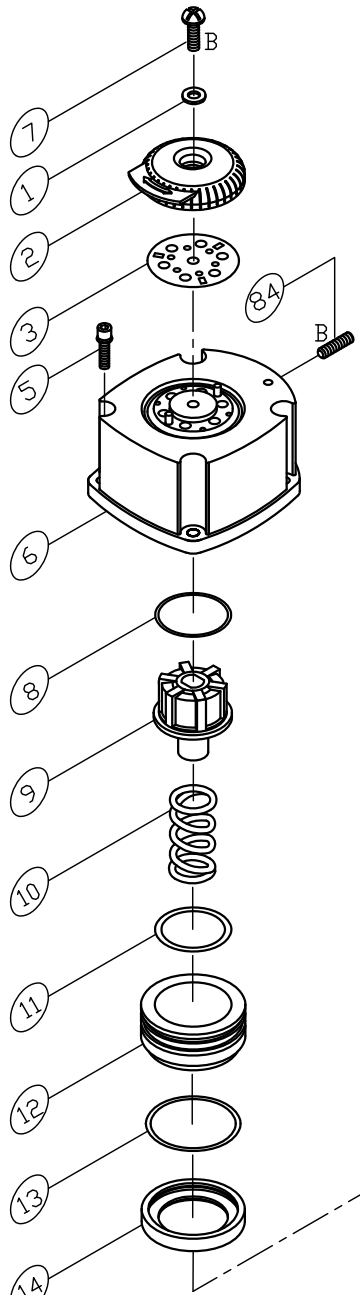

MODEL : LT-1664A

*R : APPLY LOCTITE 271
 *B : APPLY LOCTITE 242

PARTS LIST (LT-1664A)

*WHEN ORDERING SPARE PARTS, PLEASE STATE ITEM No, PART NO. AND DESCRIPTION.

ITEM	PART NO	DESCRIPTION	QTY	ITEM	PART NO	DESCRIPTION	QTY	ITEM	PART NO	DESCRIPTION	QTY
01	FW060130B-10	FLAT WASHER	1	37A	15103701A	VALVE ASM.	1	74	HS05080BW-16	HEX. SOC. HD. BOLT+SW	3
02	15100201	EXHAUST COVER	1	38	OR17515N	O RING**	1	80	HS05080B-12	HEX. SOC. HD. BOLT	2
03	15100301	SPRING PLATE	1	39	OR05819N	O RING**	1	81	OR08819N	O RING**	1
05	HS05080BW-20	HEX. SOC. HD. BOLT+SW	6	40	OR06020N	O RING**	1	82	OR19824N	O RING**	1
06	13600601	CAP	1	41	15104101	VALVE PLUNGER	1	83	15108301	SPRING	1
07	US06100B-16	UM. HD. BOLT	1	42	15104201	PLUNGER	1	84	SS05080B-06	SET SCREW	1
08	13600801	SPACER	1	43	OR02515V	O RING**	2				
09	13600901	PISTON STOPPER**	1	44	15104401	PLUNGER CAP	1				
10	13601001	SPRING**	1	45A	15104501A	TRIGGER ASSEMBLY	1				
11	OR33720N	O RING**	1	47	RP3020S	ROLLED PIN	1				
12	13601201	PISTON HEAD VALVE	1	48A	13104101A	LATCH**	1				
13	OR46520N	O RING**	2	49	BP0422P	BALL PIN	1				
14	13601401	SEAL	1	50	13605001	DRIVER GUIDE COVER	1				
15	OR33735N	O RING**	1	50A	13605001A	DRIVER GUIDE COVER ASM.	1				
16A-1	13601601A	PISTON ASSEMBLY**	1	51	17305101	NOSE	1				
16A-2	13601602A	PISTON ASSEMBLY**	1	52	13805201	MAGAZINE COVER	1				
18	13601801	CYLINDER SPACER	1	53	SS04070B-12	SET SCREW	2				
19	OR53726N	O RING**	1	54	13805401	MAGAZINE	1				
20	OR43026N	O RING**	1	55	US05080B-10	UM. HD. BOLT	2				
21	13602101	CYLINDER	1	56	15105601	TAIL COVER	1				
21-3	OR43735N	O RING**	1	57	13805701	PUSHER	1				
22	13602201	BUMPER**	1	58	15105801	SLIDE BLOCK	2				
24	13602401	GASKET**	1	59	12105401	SPRING**	2				
25	13602501	BODY	1	60	13606001	NAIL GUIDE LINER	1				
26	ER0250R	E RING	2	61	13702501	JOINT GUIDE	1				
27	13602701	GASKET**	1	62	US05080B-06	UM. HD. BOLT	1				
28	12103201	STEPPED PIN	2	66A	12106101A	BRACKET ASSEMBLY	1				
29	14002902	BOTTOM	1	68	HS04070BW-08	HEX. SOC. HD. BOLT+SW	2				
30	HS06100BW-20	HEX. SOC. HD. BOLT+SW	4	69	LN0500N	LOCK NUT	4				
31	13803101	SPRING GUIDE	1	69-1	FW050130B-08	FLAT WASHER	2				
32A	13603201A	GUIDE SAFETY LEVER ASM	1	70	15107001	GASKET	1				
33	12102801	SPRING	1	71	15107101	END CAP	1				
34	13603401	SAFETY LEVER	1	72	12106401	AIR PLUG	1				
36	OR14018N	O-RING	1	73	HS05080B-20	HEX. SOC. HD. BOLT	1				