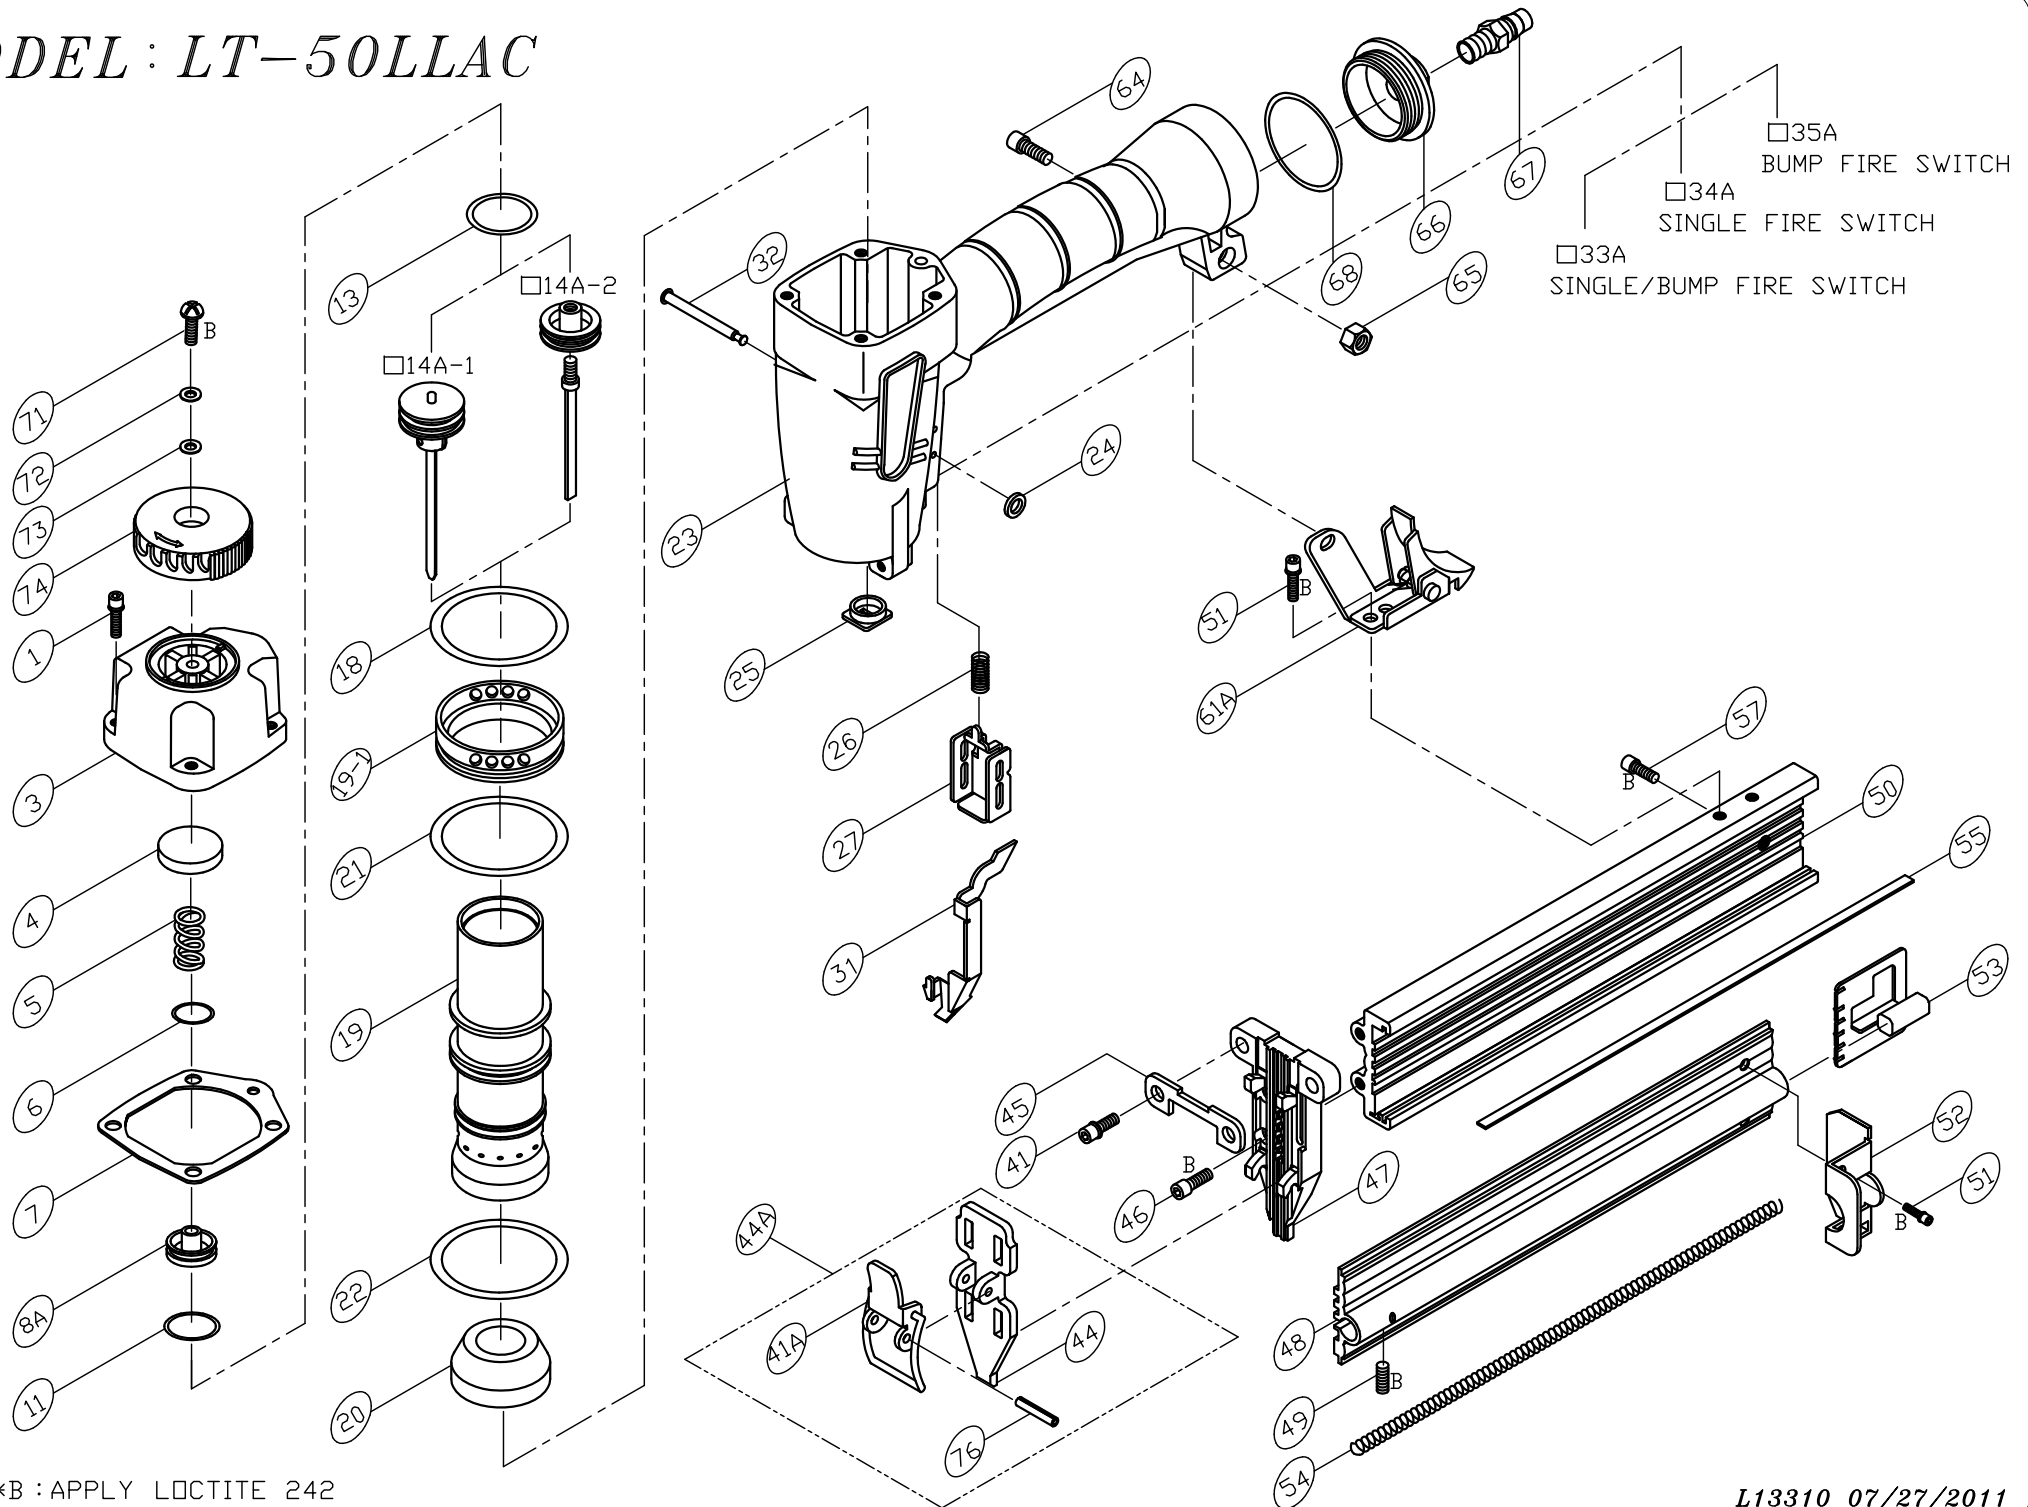

MODEL : LT-50LLAC

PARTS LIST (LT-50LLAC)

*WHEN ORDERING SPARE PARTS, PLEASE STATE ITEM No, PART NO. AND DESCRIPTION.

ITEM	PART NO	DESCRIPTION	QTY	ITEM	PART NO	DESCRIPTION	QTY	ITEM	PART NO	DESCRIPTION	QTY
01	HS05080BW-20	HEX. SOC. HD. BOLT+SW	4	51	HS04070BW-08	HEX. SOC. HD. BOLT+SW	4				
03	13900306	CAP	1	52	13105201	TAIL COVER	1				
04	12100401	SEAL**	1	53	13705301	PUSHER	1				
05	12100501	SPRING**	1	54	12105401	SPRING**	1				
06	OR13824N	O RING**	1	55	13606001	NAIL GUIDE LINER	1				
07	11100701	CAP SEAL**	1	57	HS05080B-07	HEX. SOC. HD. BOLT	1				
08A	13900801A	HEAD VALVE ASM.	1	61A	13906102A	BRACKET ASSEMBLY	1				
11	OR31824N	O RING**	1	64	HS05080B-16	HEX. SOC. HD. BOLT	1				
13	OR25735N	O RING**	1	65	LN0500N	LOCK NUT	1				
14A-1	13301401A	DRIVER ASSEMBLY**	1	66	11106601	COVER	1				
14A-2	13301402A	DRIVER ASSEMBLY**	1	67	12106401	AIR PLUG	1				
18	OR44431N	O RING**	1	68	OR40030N	O RING**	1				
19	13301901	CYLINDER	1	71	US05080B-06	UM. HD. BOLT	1				
19-1	13901903	COLLAR	1	72	FW050120B-08	FLAT WASHER	1				
20	13902001	BUMPER**	1	73	12103301	SEAL	1				
21	OR35020N	O RING**	1	74	13907403	EXHAUST COVER	1				
22	OR35735N	O RING**	1	76	RP3020S	ROLLED PIN	1				
23	11102309	BODY	1								
24	OR01919N	O RING**	2								
25	13702501	JOINT GUIDE	1								
26	11002601	SPRING	1								
27	11002702	GUIDE SAFETY LEVER	1								
31	13203101	SAFETY LEVER	1								
32	11103201	STEPPED PIN	2								
41	HS05080BW-25	HEX. SOC. HD. BOLT+SW	2								
41A	13104101A	LATCH**	1								
44	13104401	DRIVER GUIDE COVER	1								
44A	13104401A	DRIVER GUIDE COVER ASM	1								
45	12104501	SET PLATE	1								
46	HS04070B-12	HEX. SOC. HD. BOLT	2								
47	13704701	DRIVER GUIDE	1								
48	13605201	MAGAZINE COVER	1								
49	SS04070B-12	SET SCREW	1								
50	13705003	MAGAZINE	1								