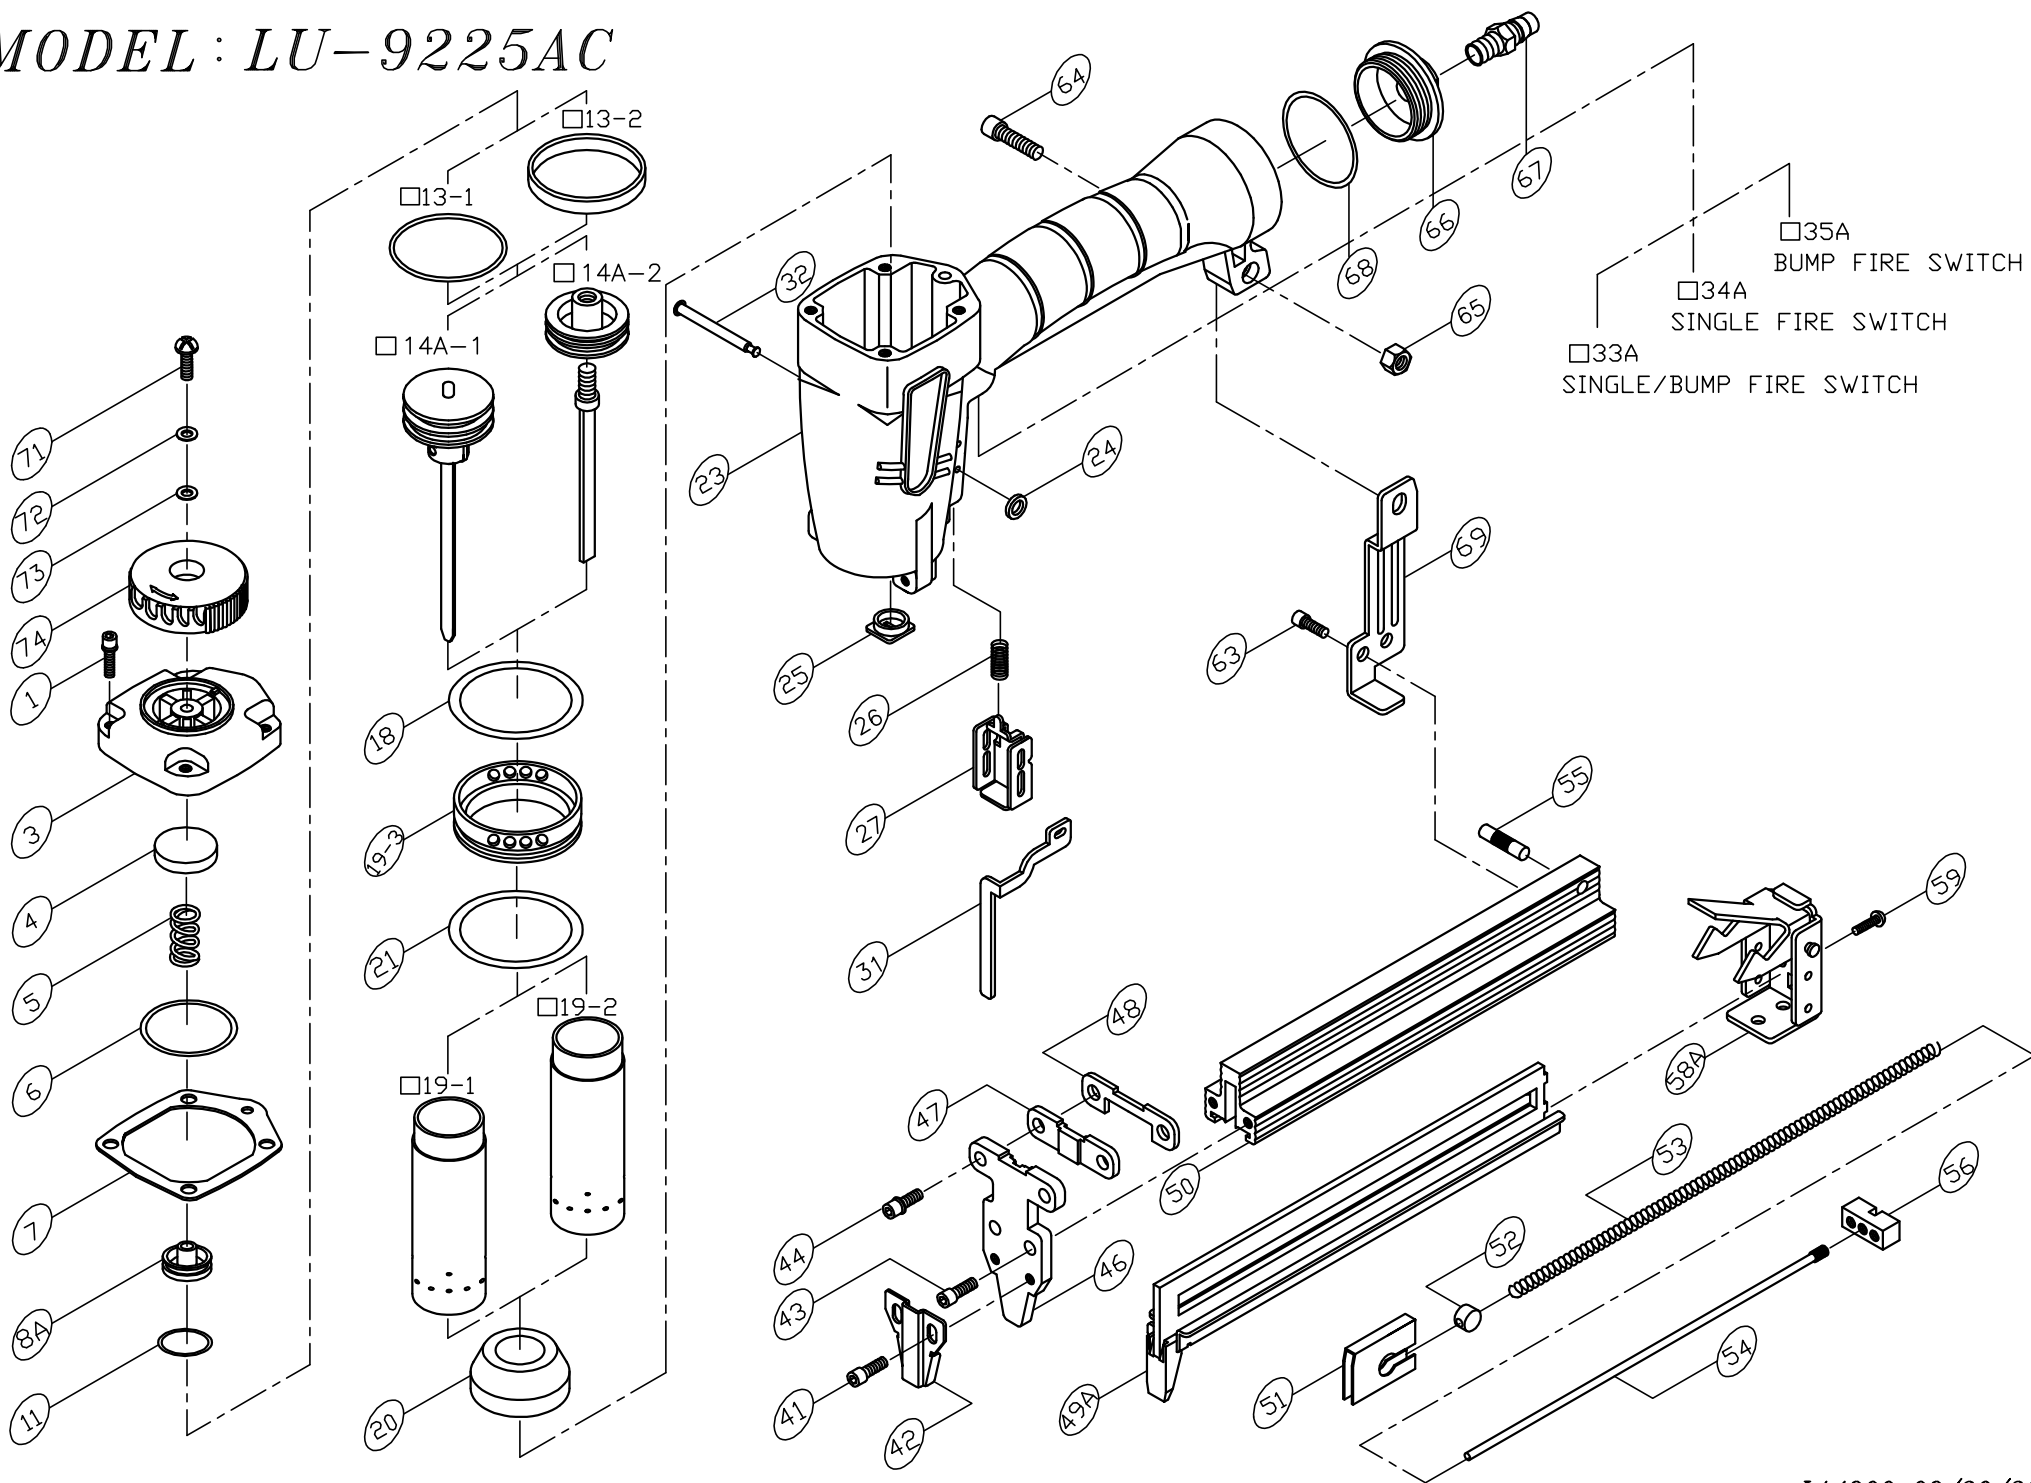

MODEL : LU-9225AC

PARTS LIST (LU-9225AC)

*WHEN ORDERING SPARE PARTS, PLEASE STATE ITEM No, PART NO. AND DESCRIPTION.

ITEM	PART NO	DESCRIPTION	QTY	ITEM	PART NO	DESCRIPTION	QTY	ITEM	PART NO	DESCRIPTION	QTY
01	HS05080BW-16	HEX. SOC. HD. BOLT+SW	4	51	11805101	PUSHER	1				
03	11100302	CAP	1	52	12405202	SLIDE BLOCK	1				
04	12100401	SEAL**	1	53	11305301	SPRING**	1				
05	12100501	SPRING**	1	54	11305401	ROD	1				
06	OR13824N	O RING**	1	55	11305501	SHAFT	1				
07	11100701	CAP SEAL**	1	56	11305601	SET BLOCK	1				
08A	12100801A	HEAD VALVE ASM.	1	58A	11605801A	END CORE ASM.	1				
11	OR31824N	O RING**	1	59	US05080B-10	UM. HD. BOLT	2				
13-1	OR22431N	O RING**	1	63	HS04070B-10	HEX. SOC. HD. BOLT	2				
13-2	11001303	PISTON RING	1	64	HS05080B-16	HEX. SOC. HD. BOLT	1				
14A-1	11801401A	DRIVER ASSEMBLY**	1	65	LN0500N	LOCK NUT	1				
14A-2	11801402A	DRIVER ASSEMBLY**	1	66	11106601	COVER	1				
18	OR44431N	O RING**	1	67	12106401	AIR PLUG	1				
19-1	11101902	CYLINDER	1	68	OR40030N	O RING**	1				
19-2	11101902G	CYLINDER	1	69	11306902	BRACKET	1				
19-3	11101903	COLLAR	1	71	US05080B-06	UM. HD. BOLT	1				
20	11002001	BUMPER**	1	72	FW050120B-08	FLAT WASHER	1				
21	OR28318N	O RING**	1	73	12103301	SEAL	1				
23	11102309	BODY	1	74	13907403	EXHAUST COVER	1				
24	OR01919N	O RING**	2								
25	11602501	JOINT GUIDE	1								
26	11002601	SPRING	1								
27	11002702	GUIDE SAFETY LEVER	1								
31	11303101	SAFETY LEVER	1								
32	11103201	STEPPED PIN	2								
41	HS04070B-06	HEX. SOC. HD. BOLT	2								
42	11604201	NOSE COVER	1								
43	HS04070B-12	HEX. SOC. HD. BOLT	2								
44	HS05080BW-25	HEX. SOC. HD. BOLT+SW	2								
46	12404601	NOSE	1								
47	11304701	SET PLATE	1								
48	12104501	SET PLATE	1								
49A	11804901A	STAPLE GUIDE UNIT	1								
50	11805001	MAGAZINE	1								