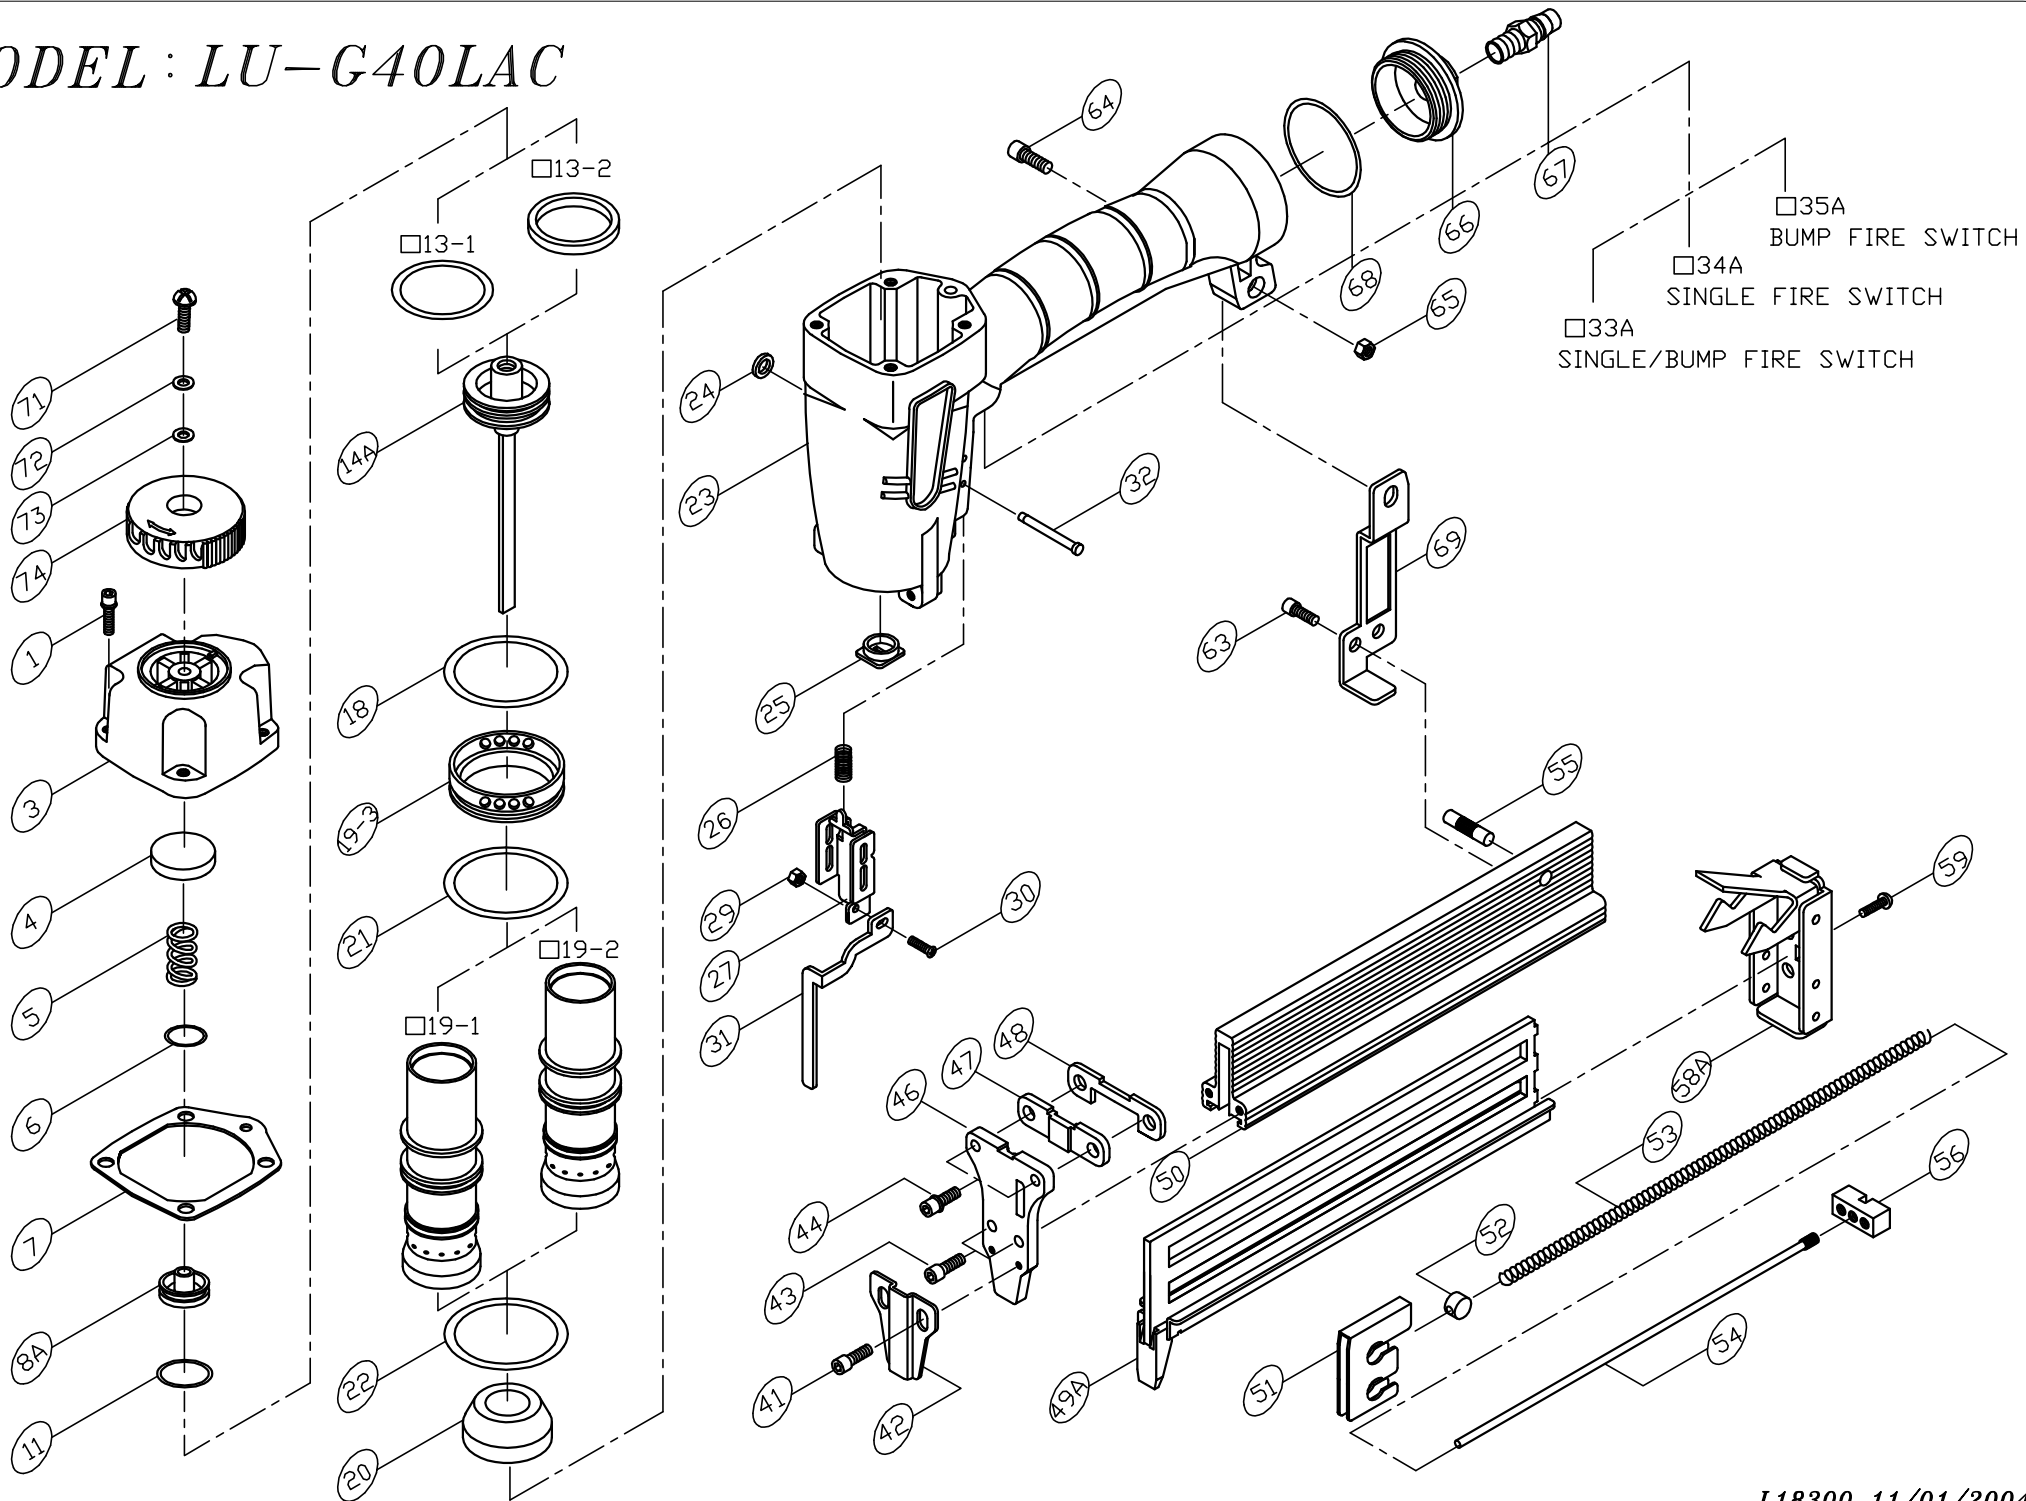

MODEL : LU-G40LAC

PARTS LIST (LU-G40LAC)

*WHEN ORDERING SPARE PARTS, PLEASE STATE ITEM No, PART NO. AND DESCRIPTION.

ITEM	PART NO	DESCRIPTION	QTY	ITEM	PART NO	DESCRIPTION	QTY	ITEM	PART NO	DESCRIPTION	QTY
01	HS05080BW-20	HEX. SOC. HD. BOLT+SW	4	49A	17104901A	STAPLE GUIDE UNIT	1				
03	13900306	CAP	1	50	14305001	MAGAZINE	1				
04	12100401	SEAL**	1	51	14305101	PUSHER	1				
05	12100501	SPRING**	1	52	14305201	SLIDE BLOCK	2				
06	OR13824N	O RING**	1	53	11305301	SPRING**	2				
07	11100701	CAP SEAL**	1	54	11305401	ROD	2				
08A	13900801A	HEAD VALVE ASM.	1	55	11305501	SHAFT	1				
11	OR31824N	O RING**	1	56	11305601	SET BLOCK	2				
13-1	OR25735N	O RING**	1	58A	12505801A	END CORE ASM.	1				
13-2	13901305	PISTON RING	1	59	US05080B-10	UM. HD. BOLT	4				
14A	18301401A	DRIVER ASSEMBLY**	1	63	HS04070B-10	HEX. SOC. HD. BOLT	2				
18	OR44431N	O RING**	1	64	HS05080B-16	HEX. SOC. HD. BOLT	1				
19-1	13301901	CYLINDER	1	65	LN0500N	LOCK NUT	1				
19-2	13301901G	CYLINDER	1	66	11106601	COVER	1				
19-3	13901903	COLLAR	1	67	12106401	AIR PLUG	1				
20	13902001	BUMPER**	1	68	OR40030N	O RING**	1				
21	OR35020N	O RING**	1	69	12706901	BRACKET	1				
22	OR35735N	O RING**	1	71	US05080B-06	UM. HD. BOLT	1				
23	11102309	BODY	1	72	FW050120B-08	FLAT WASHER	1				
24	OR01919N	O RING**	2	73	12103301	SEAL	1				
25	17102501	JOINT GUIDE	1	74	13907403	EXHAUST COVER	1				
26	11002601	SPRING	1								
27	11002701	GUIDE SAFETY LEVER	1								
29	LN0300N	LOCK NUT	1								
30	CH03050B-08	CAP. HD. SCREW	1								
31	12703101	SAFETY LEVER	1								
32	11103201	STEPPED PIN	2								
41	HS04070B-06	HEX. SOC. HD. BOLT	2								
42	11604201	NOSE COVER	1								
43	HS04070B-16	HEX. SOC. HD. BOLT	2								
44	HS05080BW-25	HEX. SOC. HD. BOLT+SW	2								
46	14304601	NOSE	1								
47	11304701	SET PLATE	1								
48	12504801	SET PLATE	1								